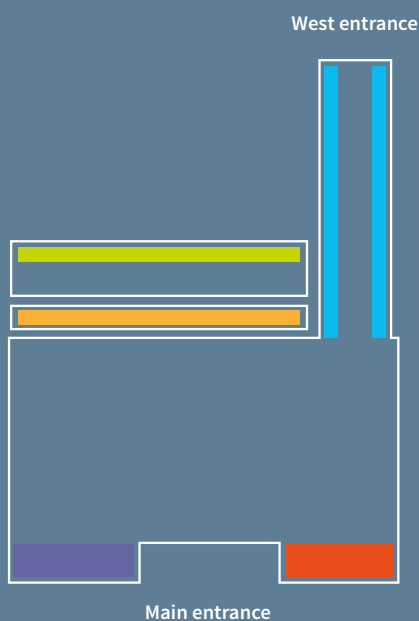

Skyway gallery

Shoreham Centre 2 Pond Road Shoreham BN43 5WU

Providing an affordable community centred gallery space
for the promotion of art and culture

Skyway gallery*

23 linear meters of hanging space

Sculpture gallery

18 linear meters of floor space

North gallery*

11 linear meters of hanging space

South gallery*

11 linear meters of hanging space

West gallery

20 linear meters of hanging space

*These galleries have high ceilings and in most cases
can accommodate double height hangings if required.